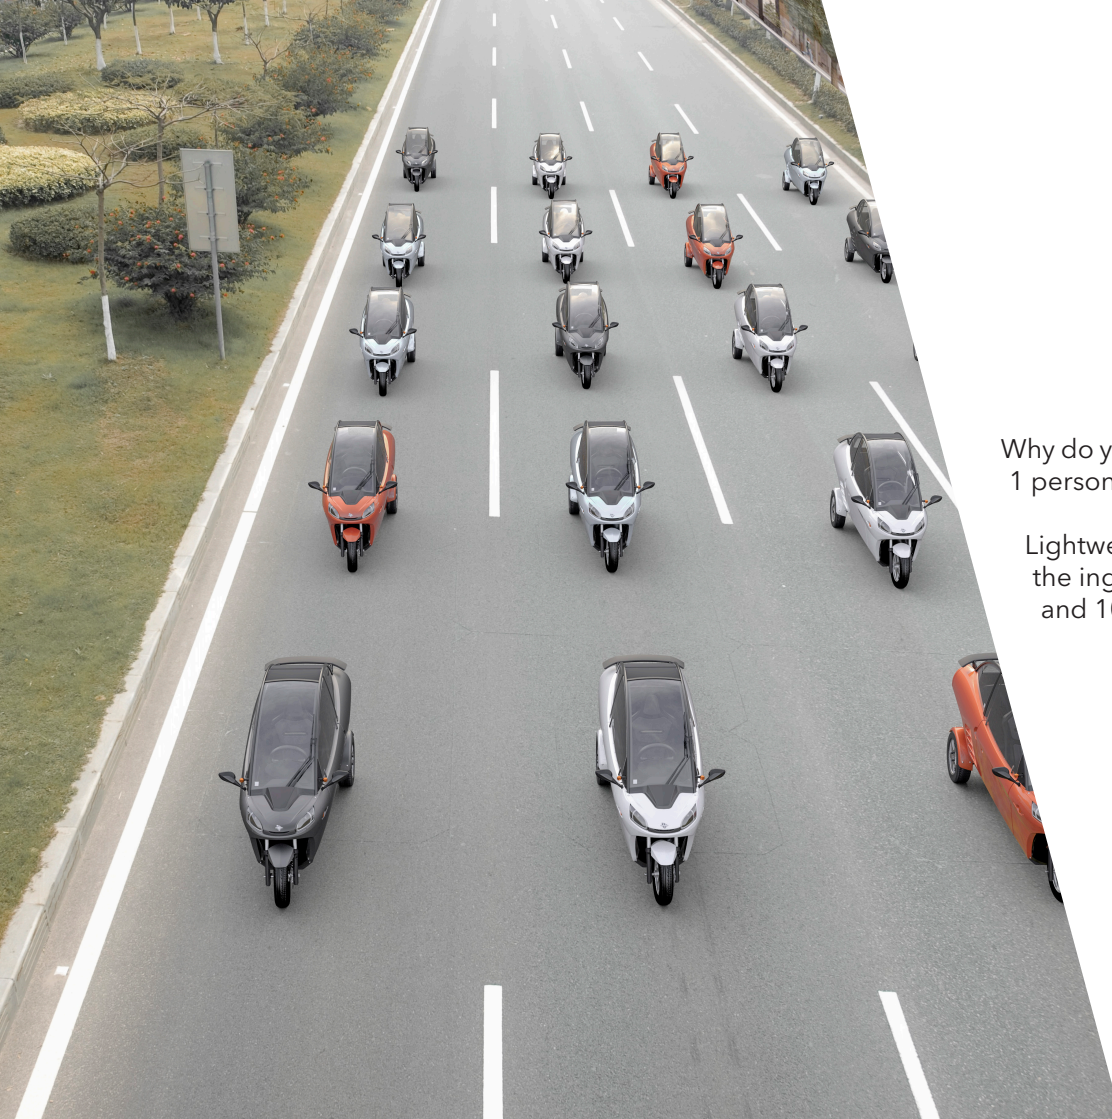

BROCHURE

CARVER

Cities continue to grow and are busier than ever. There are more and more large cars on the road. Heavy vehicles are one of the biggest sources of increased CO2 emissions.

The city has less space, yet many people drive a car alone every day. This causes many parking problems and traffic congestion.

2 TONNES OF STEEL
FOR 1 PERSON

Why do you need 2 tonnes of steel to take
1 person on the road most of the time?

Lightweight, compact and electric are
the ingredients to make the city livable
and 100% emission-free again.