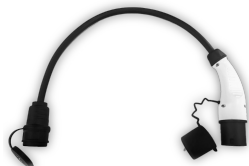

Adapter cable

Use the adapter cable to easily charge the Carver at a charging station.